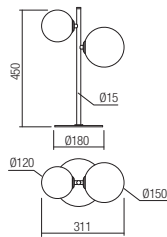

Lampholder G9
Power 1 x max. 10W
Input 230V, 50Hz
CE IP20

Lampholder G9
Power 1 x max. 10W
Input 230V, 50Hz
CE IP20

art. **01-2784** Mirror Gold and Coffee shadow
+Mirror Gold shadow