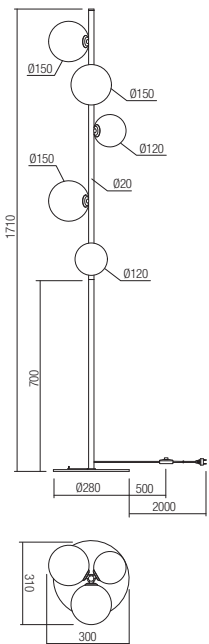

01-2778

01-2781

Roy

01-2779

art. **01-2779** Mirror Gold and Coffee shadow +Mirror Gold shadow

art. **01-2780** Mirror Gold and Coffee shadow +Mirror Gold shadow

Lampholder G9  
Power 2 x max. 10W  
Input 230V, 50Hz

CE IP20

Lampholder G9  
Power 5 x max. 10W  
Input 230V, 50Hz

art. **01-2782** Mirror Gold and Coffee shadow  
+Mirror Gold shadow

Lampholder G9  
Power 1 x max. 10W  
Input 230V, 50Hz  
**CE IP20**

art. **01-2783** Mirror Gold shadow

Lampholder G9  
Power 1 x max. 10W  
Input 230V, 50Hz  
**CE IP20**

art. **01-2784** Mirror Gold and Coffee shadow  
+Mirror Gold shadow

Lampholder G9  
Power 2 x max. 10W  
Input 230V, 50Hz  
**CE IP20**

art. **01-2785** Mirror Gold and Coffee shadow  
+Mirror Gold shadow