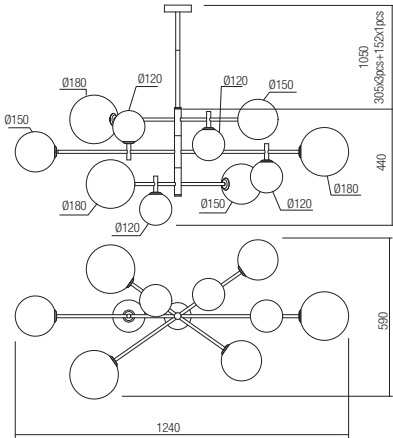

art. **01-2779** Mirror Gold and Coffee shadow +Mirror Gold shadow

art. **01-2780** Mirror Gold and Coffee shadow +Mirror Gold shadow

Lampholder G9  
Power 2 x max. 10W  
Input 230V, 50Hz

CE IP20

Lampholder G9  
Power 5 x max. 10W  
Input 230V, 50Hz

CE IP20

Lampholder G9  
Power 6 x max. 10W  
Input 230V, 50Hz

CE IP20

art. **01-2781** Mirror Gold and Coffee shadow  
+Mirror Gold shadow

Lampholder G9  
Power 10 x max. 10W  
Input 230V, 50Hz  
**CE IP20**