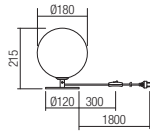

Lampholder G9
Power 10 x max. 10W
Input 230V, 50Hz
CE IP20

art. **01-2782** Mirror Gold and Coffee shadow
+Mirror Gold shadow