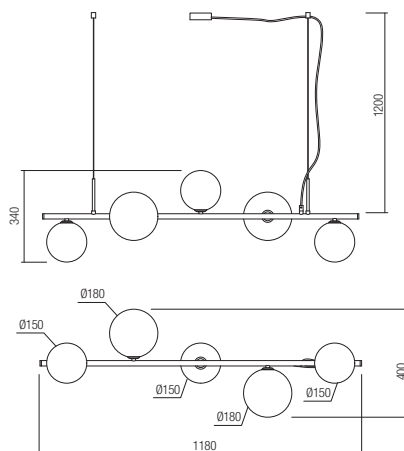

art. **01-2779** Mirror Gold and Coffee shadow +Mirror Gold shadow

art. **01-2780** Mirror Gold and Coffee shadow +Mirror Gold shadow

Lampholder G9  
Power 2 x max. 10W  
Input 230V, 50Hz

CE IP20

Lampholder G9  
Power 5 x max. 10W  
Input 230V, 50Hz