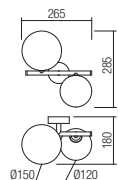

art. **01-2779** Mirror Gold and Coffee shadow +Mirror Gold shadow

art. **01-2780** Mirror Gold and Coffee shadow +Mirror Gold shadow

Lampholder G9  
Power 2 x max. 10W  
Input 230V, 50Hz

CE IP20

Lampholder G9  
Power 5 x max. 10W  
Input 230V, 50Hz