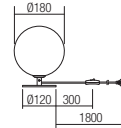

Lampholder G9
Power 1 x max. 10W
Input 230V, 50Hz
CE IP20

art. **01-2783** Mirror Gold shadow