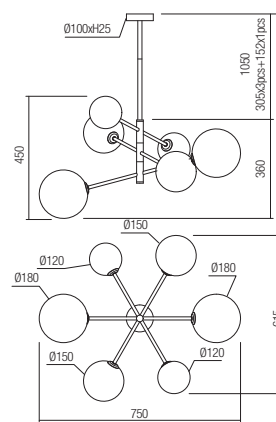

art. **01-2779** Mirror Gold and Coffee shadow +Mirror Gold shadow

art. **01-2780** Mirror Gold and Coffee shadow +Mirror Gold shadow

Lampholder G9  
Power 2 x max. 10W  
Input 230V, 50Hz

CE IP20

Lampholder G9  
Power 5 x max. 10W  
Input 230V, 50Hz